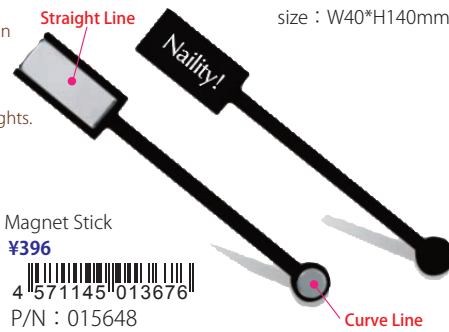

## Art Tip Stand - Magnet Type

Easy to work with for nail art, as each tip can be easily removed.  
Convenient magnetic design for effortless attachment and detachment.

Art Tip Stand  
Magnet Type  
¥990

P/N : 012127  
Silver

size : W90\*H160mm

P/N : 012126  
Gold

## Magnet Stick

Magnet Nail Essential Stick  
A dedicated stick essential for magnet nails. Featuring a 2-way design for creating curved lines and straight lines.  
Bringing the stick close creates a mesmerizing pattern of mysterious lights.